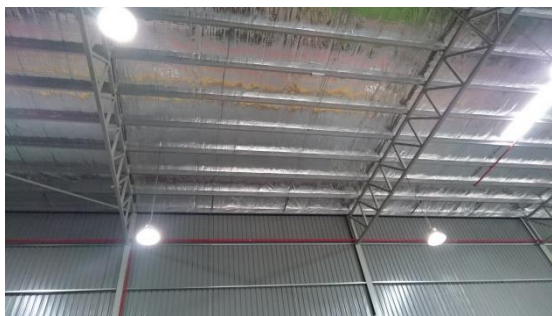

Drilmaco Sdn Bhd – PLO30A, Jalan Teknologi 2, Taman Teknologi Johor, 81400 Senai Johor

Total Quality Project's Completion Through Out Excellent Project Management!

---

Total Quality Project's Completion Through Out Excellent Project Management!